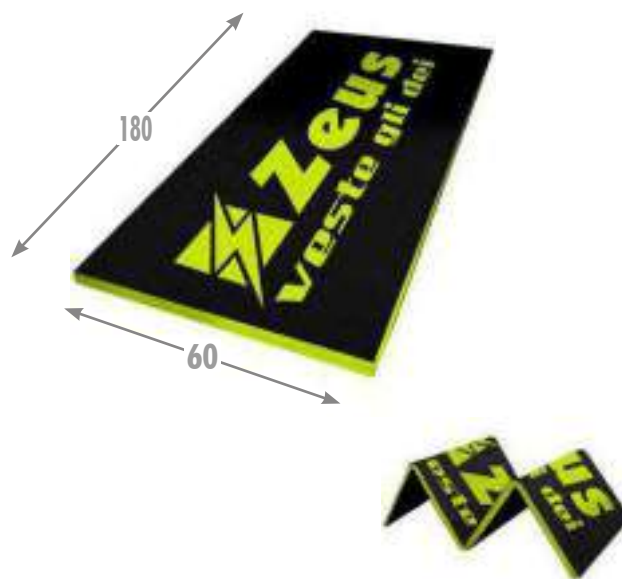

STUOIA PRO

MISURE / MEASURES

180 x 60 x 2,5 cm

MATERIALE / MATERIAL

Interno: 100% Spugna

Esterno: 100% PVC

Interior: 100% Towel

Exterior: 100% PVC

Materassino stuoia pieghevole per esercizi, ideale per il fitness/
Foldable exercise mat, ideal for fitness.

**AVAILABLE UNTIL
2025**

STUOIA FIT

MISURE / MEASURES

60x160x0,7 cm